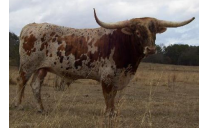

TTT: 91.0000 on 07/07/2024

BERETTA 531

Hubbells 20 Gauge

Helm La Chica

Concealed Weapon

HUBBELLS RIO GLORY

RESPECT ME

ASOCL BURNING DESIRE

Sharp Shooter 542

HORSESHOE J EXAMPLE

JP RIO GRANDE

HUBBELLS MORNING GLORY

HUNTS COMMAND RESPECT

LATTE 34

EOT OUTBACK HOT SHOT

GF G-WHIZ